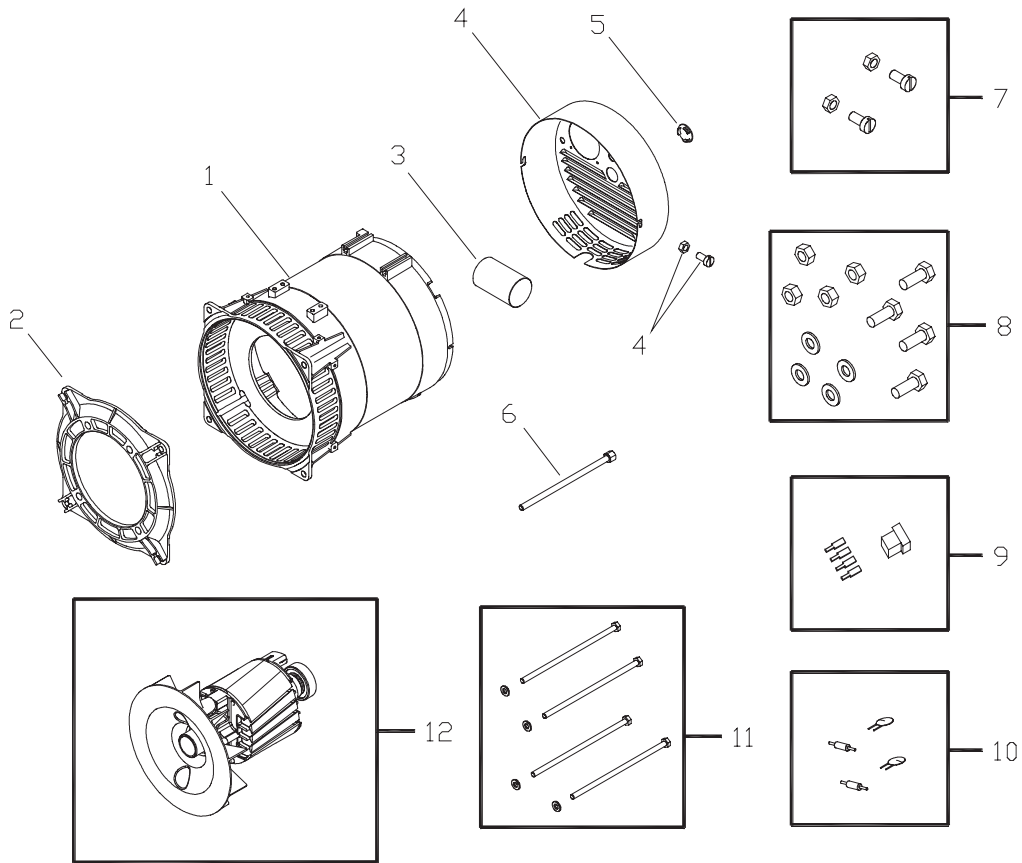

EXPLODED VIEW AND PARTS LIST - ALTERNATOR

Item	Part #	Description
1	194581GS	ASSY, Stator
2	194364GS	FLANGE, Interchangeable
3	194586GS	CAPACITOR
4	194587GS	KIT, Terminal Box Lid w/Hardware
5	194366GS	CAP, Securing Stud
6	194365GS	STUD, Securing
7	194584GS	KIT, Terminal Lid Hardware
8	194583GS	KIT, Flange Hardware
9	194580GS	KIT, Connector
10	194579GS	KIT, Electronics
11	194582GS	KIT, Stator Hardware
12	194585GS	ASSY, Rotor